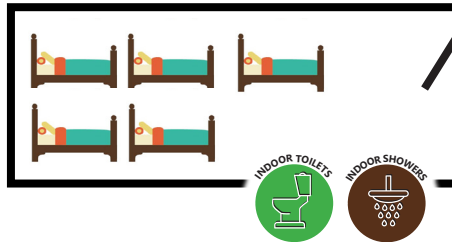

Sleeps 4; 1 Bunkbed & 1 Double Bed

Private Room #2

Sleeps 4; 1 Bunkbed & 1 Double Bed

Heritage Cabins 1-3

3 Cabins; Sleeps 12 Each

Central Shower House (2 Separate Sides)

Single Room

Sleeps 12, 6 Bunkbeds

Leadership Cabin

Sleeps 8-10

Indoor Bathrooms & 2 Showers

Downstairs Room #1

Sleeps 2, Twin Beds (2)

Downstairs Room #2

Sleeps 2, 1 Double Bed

Upstairs Loft

Sleeps 5-6 - Single Beds

Heritage Cabin 4

1 Cabin; Sleeps 14

Indoor Bathrooms & Showers

Single Room

Sleeps 14, 7 Bunkbeds

Meadow Cabins

4 Cabins; Sleeps 16 Each