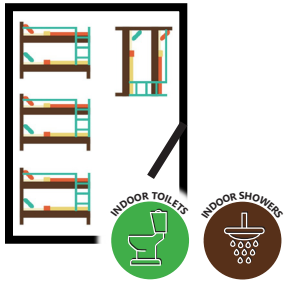

Sleeping Areas of Camp:

Correct Number and Style of Beds, but Rooms NOT to scale. Cots available upon request.

Total Capacity:

September-June 158 Beds
July-August 146 Beds

Retreat Center

Sleeps 18-24

2 Indoor Bathrooms & 4 Showers

Bunk Room #1

Sleeps 8; 4 Bunkbeds