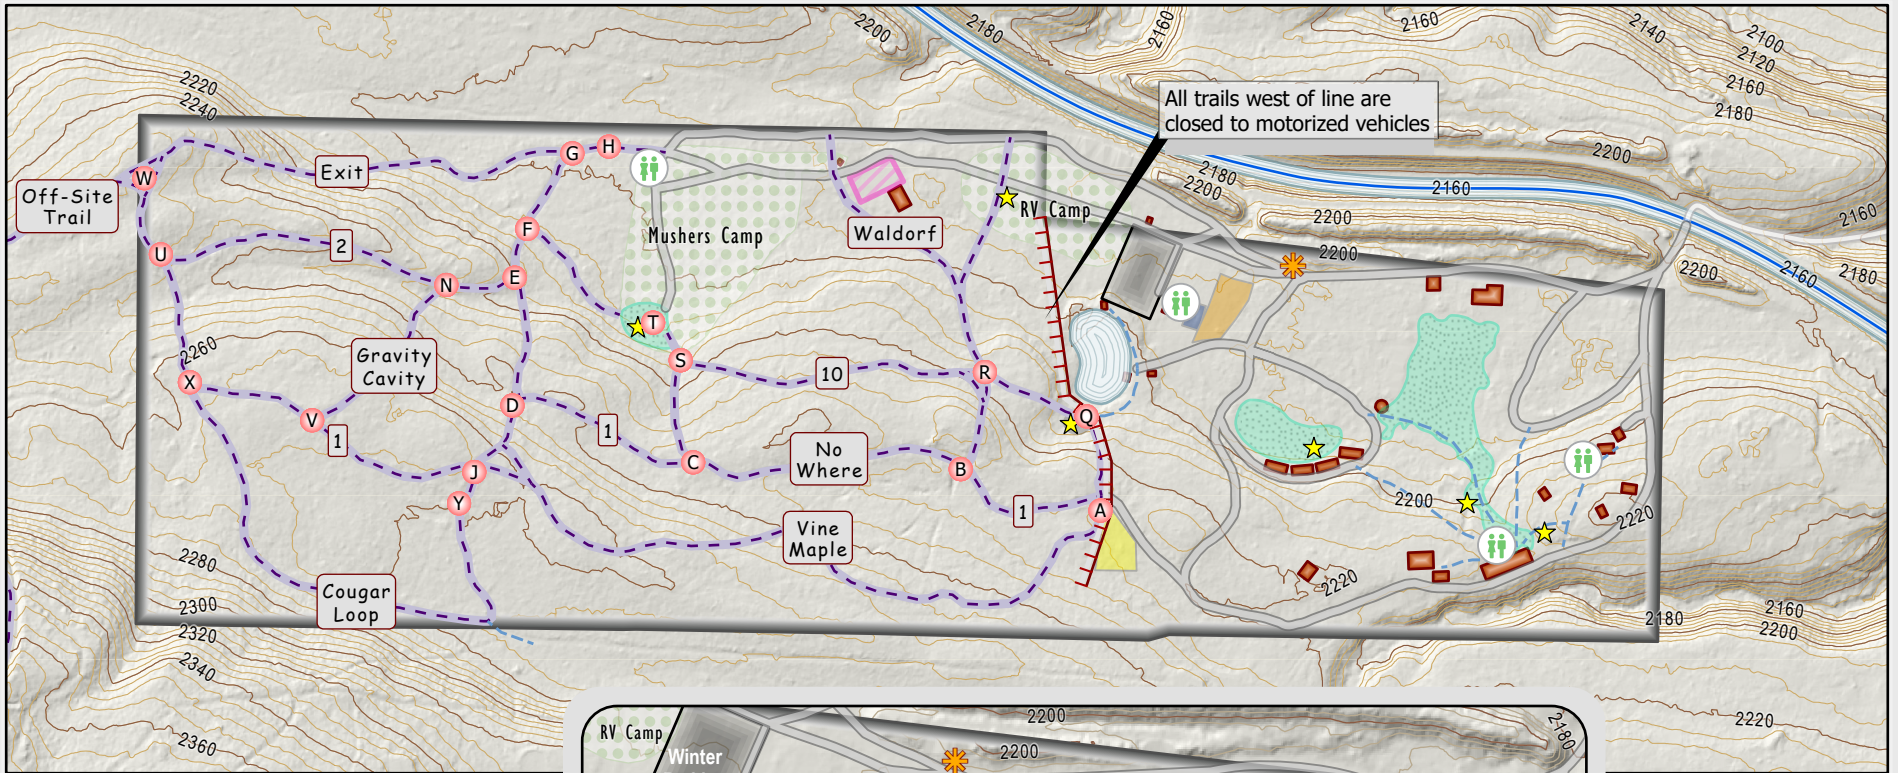

Camp Koinonia

Housing Facilities
 Retreat Center: Sleeps 18-24
 Meadow Cabins (4): Sleeps 16 in Each
 Heritage Cabins (4): Sleeps 12-14 in Each
 Leadership Cabin: Sleeps 3-4
 Dorm Cabins (4): Sleeps 3-5 Each
 RV/Tent Camping: 20 30 Amp Hookups

Camp Highlights
 Full Food Service
 Heated Pool & Swim/Fish/Kayak Pond
 Team Building Course, Archery, Hiking
 Gaga Ball & Human Foosball
 Escape Room
 Firepits (Propane & Wood Burning)

- Amphitheater
- Meadow
- Camping
- Pool / Bathhouse
- Wrangler's Waldorf
- Play Area
- Archery
- Structure
- Contour 20 ft
- Contour 5 ft
- Marked Junction
- Bike Corral
- Campfire
- Restroom
- Footpath
- Trails, Non-Motorized
- Primary Camp Road
- Residential Road

2 Indoor Bathrooms & 2 Showers

Side #1

Sleeps 8, 4 Bunkbeds

Side #2

Sleeps 8, 4 Bunkbeds

Cabela Tents

2 Tents; Sleeps 8 Each

Access to Central Shower House

Side #1

Sleeps 8, 4 Bunkbeds

Heritage Dorms

4 Rooms; Sleeps 3-5 Each

Central Shower House

4 Individual Rooms

Sleeps 3-5 Per Room