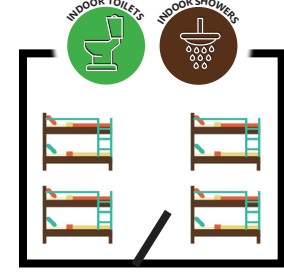

Sleeps 5-6 - Single Beds

Heritage Cabin 4

1 Cabin; Sleeps 14

Indoor Bathrooms & Showers

Single Room

Sleeps 14, 7 Bunkbeds

Meadow Cabins

4 Cabins; Sleeps 16 Each

2 Indoor Bathrooms & 2 Showers

Side #1

Sleeps 8, 4 Bunkbeds

Side #2

Sleeps 8, 4 Bunkbeds

Cabela Tents

2 Tents; Sleeps 8 Each

Access to Central Shower House