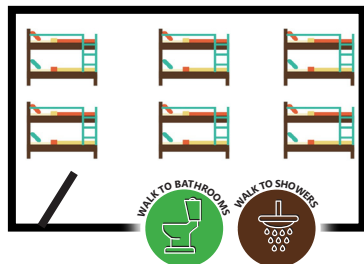

Sleeps 4; 1 Bunkbed & 1 Double Bed

Private Room #2

Sleeps 4; 1 Bunkbed & 1 Double Bed

Heritage Cabins 1-3

3 Cabins; Sleeps 12 Each

Central Shower House (2 Separate Sides)

Single Room

Sleeps 12, 6 Bunkbeds