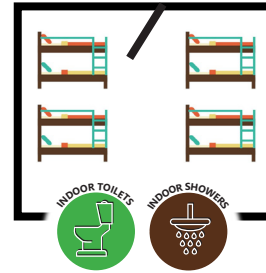

Sleeps 4; 1 Bunkbed & 1 Double Bed

Private Room #2

Sleeps 4; 1 Bunkbed & 1 Double Bed

Heritage Cabins 1-3

3 Cabins; Sleeps 12 Each

Central Shower House (2 Separate Sides)

Single Room

Sleeps 12, 6 Bunkbeds

Leadership Cabin

Sleeps 8-10

Indoor Bathrooms & 2 Showers

Downstairs Room #1

Sleeps 2, Twin Beds (2)

Downstairs Room #2

Sleeps 2, 1 Double Bed

Upstairs Loft

Sleeps 5-6 - Single Beds

Heritage Cabin 4

1 Cabin; Sleeps 14

Indoor Bathrooms & Showers

Single Room

Sleeps 14, 7 Bunkbeds

Meadow Cabins

4 Cabins; Sleeps 16 Each

2 Indoor Bathrooms & 2 Showers

Side #1

Sleeps 8, 4 Bunkbeds

Side #2

Sleeps 8, 4 Bunkbeds

Cabela Tents

2 Tents; Sleeps 8 Each

Access to Central Shower House