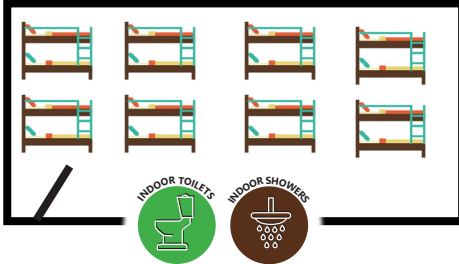

Sleeps 5-6 - Single Beds

Heritage Cabin 4

1 Cabin; Sleeps 14

Indoor Bathrooms & Showers

Single Room

Sleeps 14, 7 Bunkbeds

Meadow Cabins

4 Cabins; Sleeps 16 Each

2 Indoor Bathrooms & 2 Showers

Side #1

Sleeps 8, 4 Bunkbeds

Side #2

Sleeps 8, 4 Bunkbeds

Cabela Tents

2 Tents; Sleeps 8 Each

Access to Central Shower House