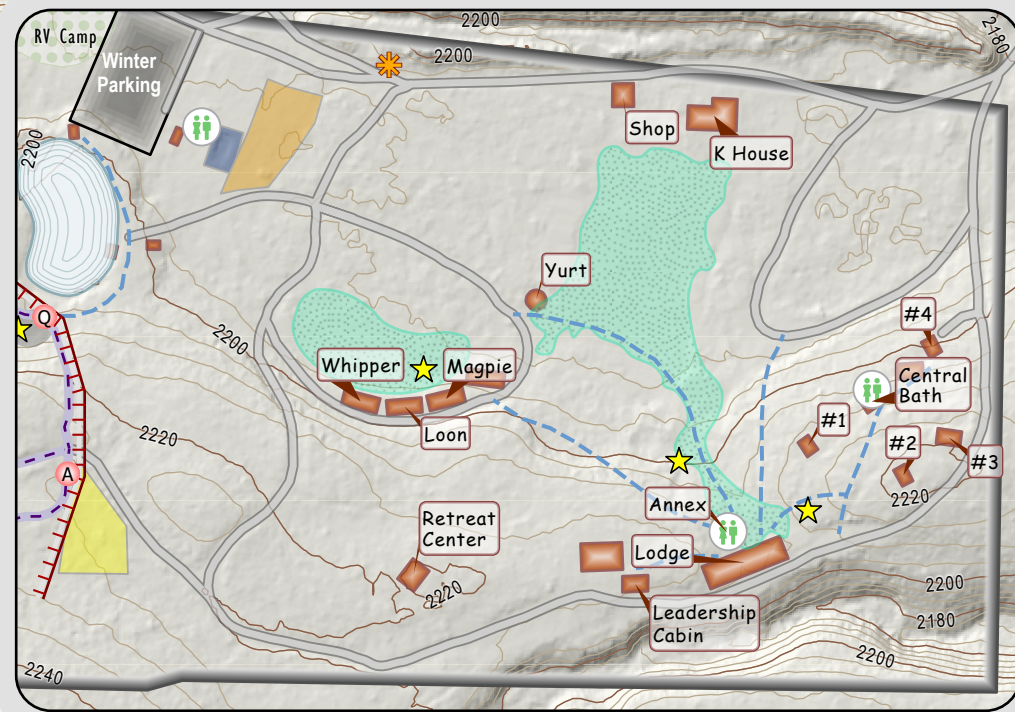

Camp Koinonia Cle Elum, WA

Edition Dec. 2021